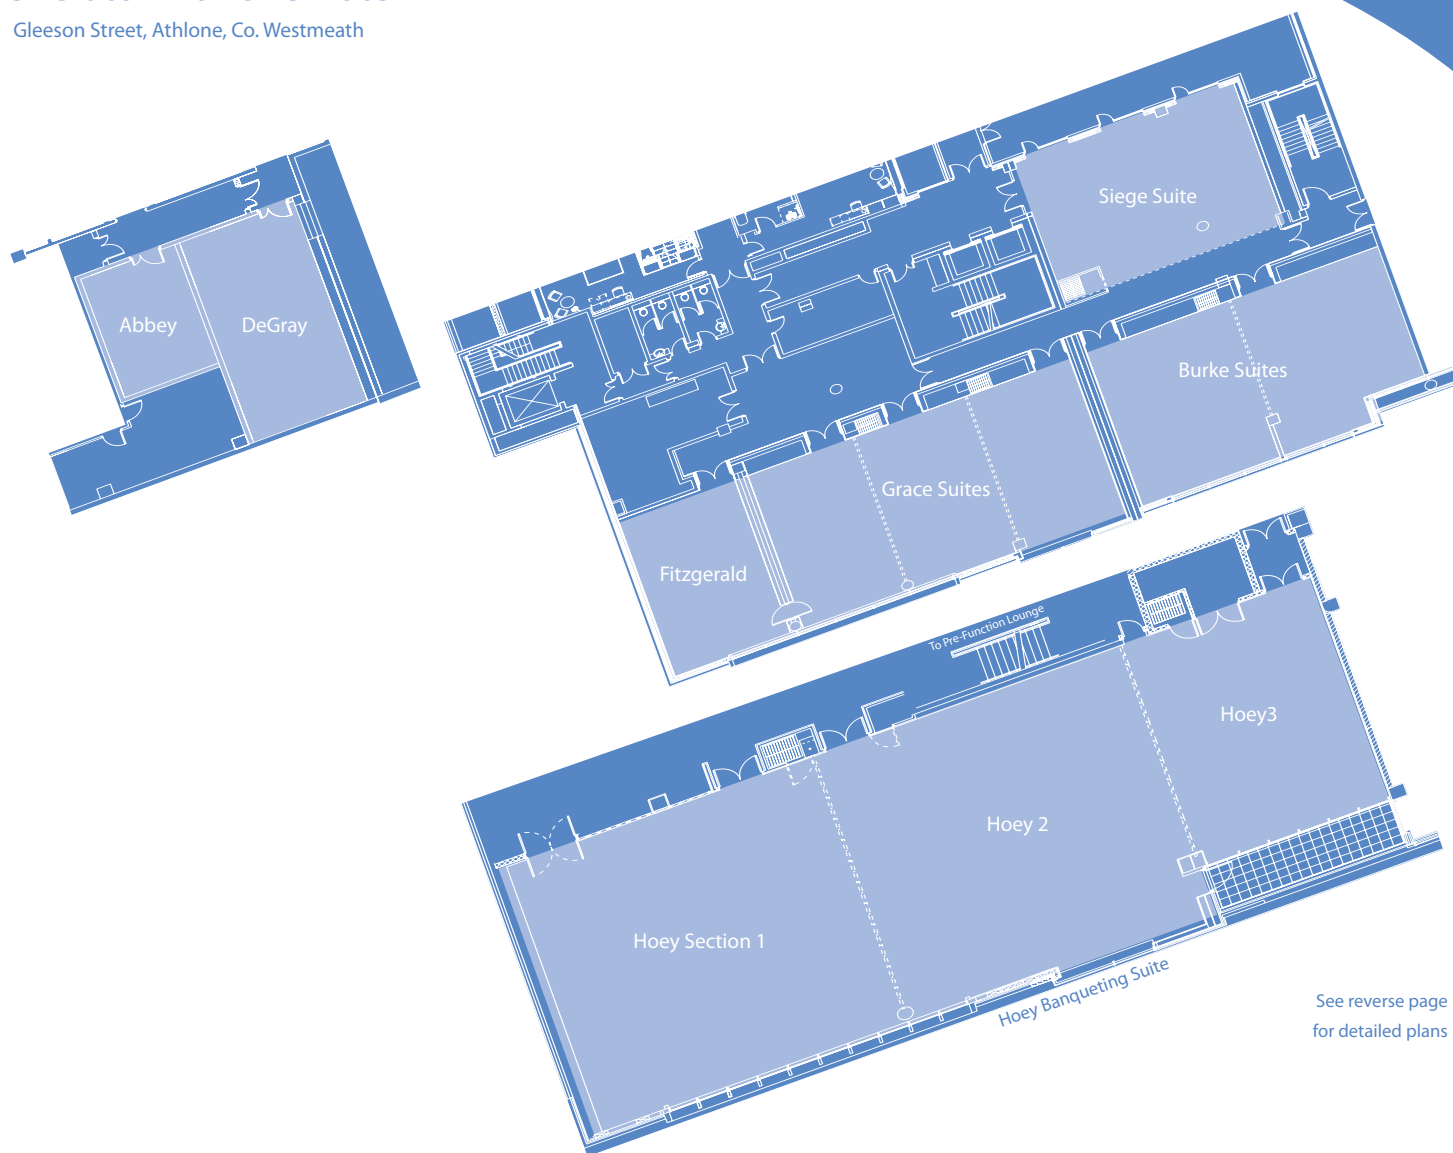

Sheraton Athlone Hotel

Gleeson Street, Athlone, Co. Westmeath

See reverse page
for detailed plans

Conference Suite Dimensions

Room Name	width	length	theatre	boardroom	classroom	u-shape	banqueting
Hoey Banqueting Suite	14	32	550	80	250	70	350
Hoey Section 1	14	12.5	180	45	100	40	160
Hoey Section 2	14	12	180	45	100	40	160
Hoey Section 3	11.5	7.5	90	35	35	30	60
Pre-Function Lounge	8.75	7.75	-	-	-	-	-
Fitzgerald Suite - Boardroom	11	6	60	26	30	26	-
Grace Suite (3 Suites with Sound Proof Partitions)							
Grace Full Suite	11	17.25	170	50	110	45	80
Grace Individual Suites	11	6	60	28	30	28	-
Burke Suite (2 Suites with Sound Proof Partitions)							
Burke Full Suite	11	15.5	160	45	90	45	80
Burke Individual Suites	11	7.75	80	30	35	30	-
Siege - Pre Conference Suite	10	11	90	30	40	30	60
DeGray Suite	5	11.5	60	26	30	26	-
Abbey Suite	4.25	6.75	30	15	14	15	-

Main Conference Suites - 2nd Floor