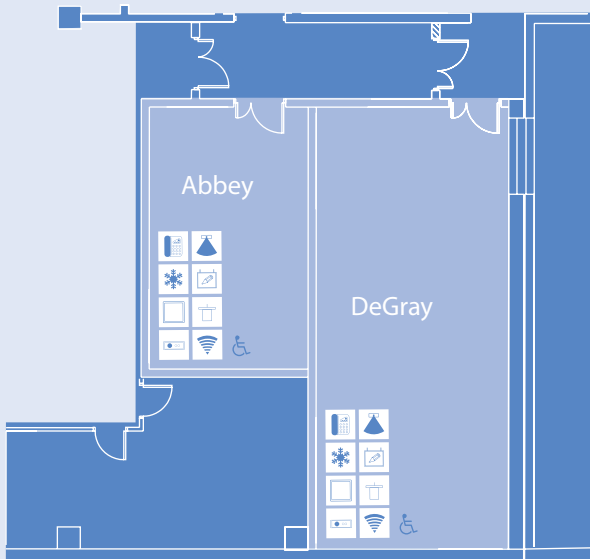

Sheraton Athlone Hotel

Gleeson Street, Athlone, Co. Westmeath

See reverse page
for detailed plans

Conference Suite Dimensions

Room Name	width	length	theatre	boardroom	classroom	u-shape	banqueting
Hoey Banqueting Suite	14	32	550	80	250	70	350
Hoey Section 1	14	12.5	180	45	100	40	160
Hoey Section 2	14	12	180	45	100	40	160
Hoey Section 3	11.5	7.5	90	35	35	30	60
Pre-Function Lounge	8.75	7.75	-	-	-	-	-
Fitzgerald Suite - Boardroom	11	6	60	26	30	26	-
Grace Suite (3 Suites with Sound Proof Partitions)							
Grace Full Suite	11	17.25	170	50	110	45	80
Grace Individual Suites	11	6	60	28	30	28	-
Burke Suite (2 Suites with Sound Proof Partitions)							
Burke Full Suite	11	15.5	160	45	90	45	80
Burke Individual Suites	11	7.75	80	30	35	30	-
Siege - Pre Conference Suite	10	11	90	30	40	30	60
DeGray Suite	5	11.5	60	26	30	26	-
Abbey Suite	4.25	6.75	30	15	14	15	-

Sheraton Athlone Hotel

Gleeson Street, Athlone, Co. Westmeath

T 090 6451000 F 090 6451001

info.athlone@sheraton.com

sheraton.com/athlone

Abbey & DeGray Suites - Lower Ground Floor

Main Hoey Banqueting Suite - 1st Floor

Main Conference Suites - 2nd Floor