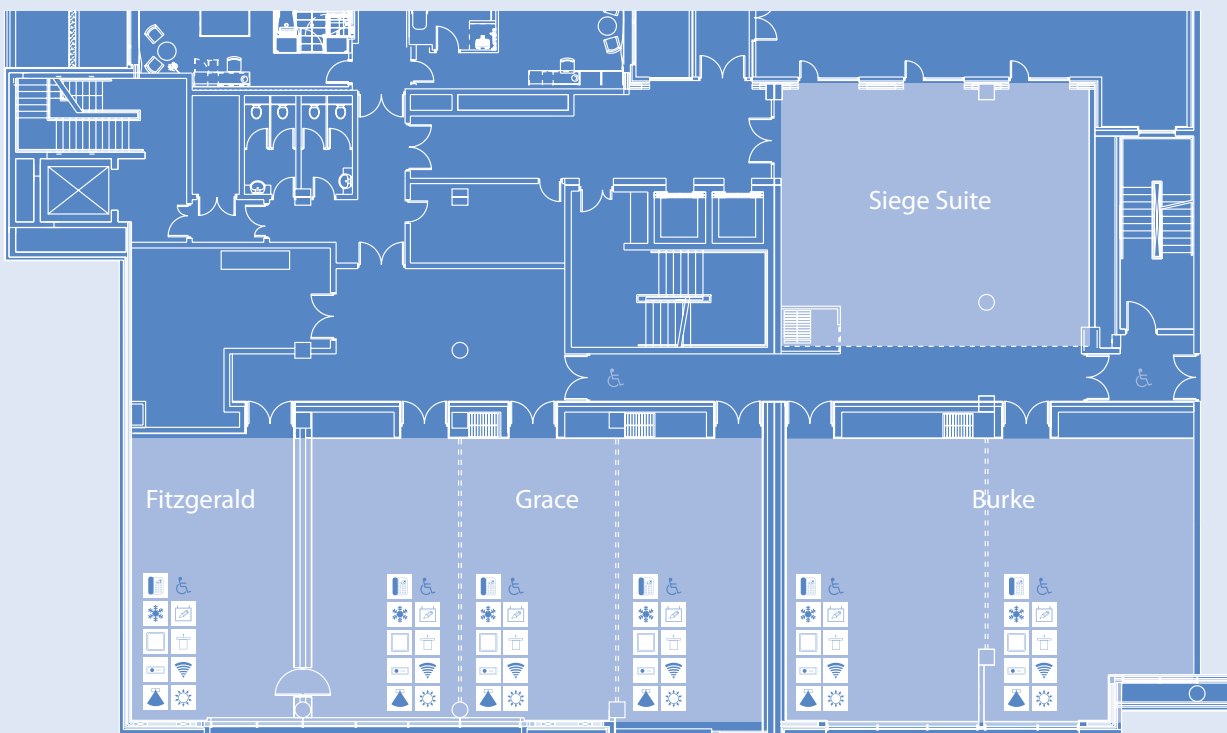

Sheraton Athlone Hotel

Gleeson Street, Athlone, Co. Westmeath

See reverse page
for detailed plans

Conference Suite Dimensions

Room Name	width	length	theatre	boardroom	classroom	u-shape	banqueting
Hoey Banqueting Suite	14	32	550	80	250	70	350
Hoey Section 1	14	12.5	180	45	100	40	160
Hoey Section 2	14	12	180	45	100	40	160
Hoey Section 3	11.5	7.5	90	35	35	30	60
Pre-Function Lounge	8.75	7.75	-	-	-	-	-
Fitzgerald Suite - Boardroom	11	6	60	26	30	26	-
Grace Suite (3 Suites with Sound Proof Partitions)							
Grace Full Suite	11	17.25	170	50	110	45	80
Grace Individual Suites	11	6	60	28	30	28	-
Burke Suite (2 Suites with Sound Proof Partitions)							
Burke Full Suite	11	15.5	160	45	90	45	80
Burke Individual Suites	11	7.75	80	30	35	30	-
Siege - Pre Conference Suite	10	11	90	30	40	30	60
DeGray Suite	5	11.5	60	26	30	26	-
Abbey Suite	4.25	6.75	30	15	14	15	-

Sheraton Athlone Hotel

Gleeson Street, Athlone, Co. Westmeath

T 090 6451000 F 090 6451001

info.athlone@sheraton.com

sheraton.com/athlone

Abbey & DeGray Suites - Lower Ground Floor

Main Hoey Banqueting Suite - 1st Floor

Main Conference Suites - 2nd Floor