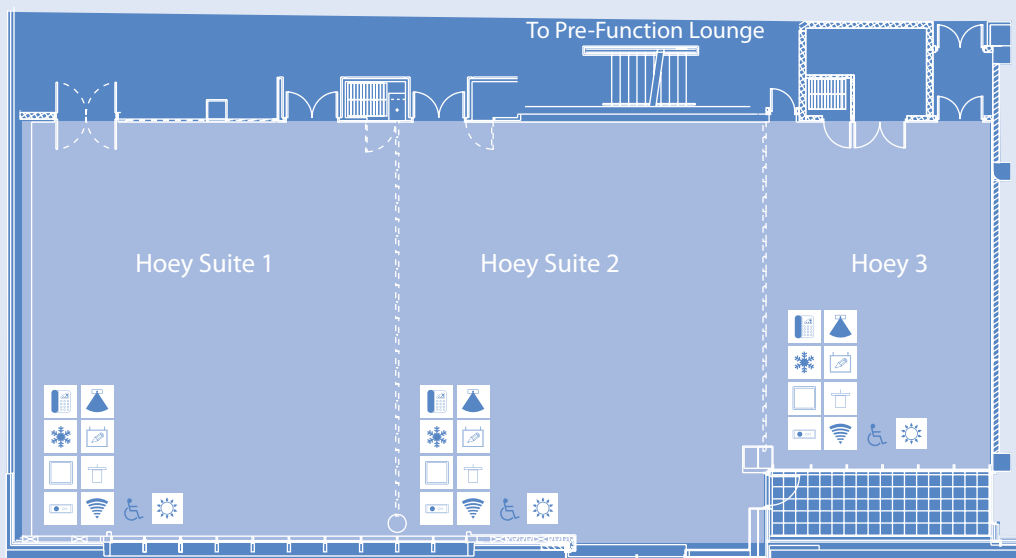

Sheraton Athlone Hotel

Gleeson Street, Athlone, Co. Westmeath

See reverse page
for detailed plans

Conference Suite Dimensions

Room Name	width	length	theatre	boardroom	classroom	u-shape	banqueting
Hoey Banqueting Suite	14	32	550	80	250	70	350
Hoey Section 1	14	12.5	180	45	100	40	160
Hoey Section 2	14	12	180	45	100	40	160
Hoey Section 3	11.5	7.5	90	35	35	30	60
Pre-Function Lounge	8.75	7.75	-	-	-	-	-
Fitzgerald Suite - Boardroom	11	6	60	26	30	26	-
Grace Suite (3 Suites with Sound Proof Partitions)							
Grace Full Suite	11	17.25	170	50	110	45	80
Grace Individual Suites	11	6	60	28	30	28	-
Burke Suite (2 Suites with Sound Proof Partitions)							
Burke Full Suite	11	15.5	160	45	90	45	80
Burke Individual Suites	11	7.75	80	30	35	30	-
Siege - Pre Conference Suite	10	11	90	30	40	30	60
DeGray Suite	5	11.5	60	26	30	26	-
Abbey Suite	4.25	6.75	30	15	14	15	-

Sheraton Athlone Hotel

Gleeson Street, Athlone, Co. Westmeath

T 090 6451000 F 090 6451001

info.athlone@sheraton.com

sheraton.com/athlone

Abbey & DeGray Suites - Lower Ground Floor

Main Hoey Banqueting Suite - 1st Floor

Main Conference Suites - 2nd Floor